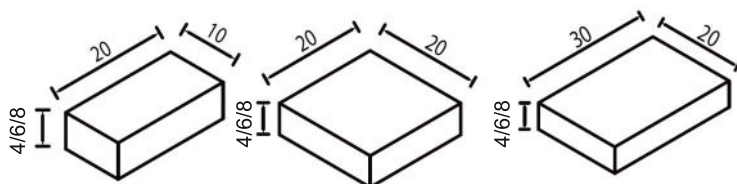

Mix 4.30/ 6.30/ 8.30

20x10 (12 buc), 20x20 (12 buc), 30x20 (6 buc)

SUPER

PROMOTII

de primăvară

-30%

Produs / Preț*	Mediterana terra	Maya brun antic	Mistic gri bazaltic	Mistic gri grafit	Sahara moka
Mix 4.30	~~80~~ 56	~~80~~ 56	~~95~~ 66,5	~~95~~ 66,5	
Mix 6.30	~~90~~ 63	~~90~~ 63	~~105~~ 73,5	~~105~~ 73,5	~~105~~ 73,5
Mix 8.30	~~100~~ 70	~~100~~ 70	~~115~~ 80,5	~~115~~ 80,5	

Mix 6.30 - 20x10x6 cm (12 buc)
20x20x6 cm (12 buc)
30x20x6 cm (6 buc)